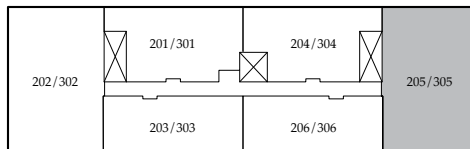

TEXTRON

205/305 - TWO BEDROOM - 1,715 sq. ft.

RIVERSTONE
GANANOQUE, ON.

TYPICAL KEY PLAN
AVAILABLE ON THE 2ND AND 3RD FLOOR

Materials, specifications, floor plans and dimensions are subject to change without notice. Window sizes and type may vary. Actual usable floor space may vary from stated floor area. Landscaping, patio, terrace and balcony areas are subject to change. E.&O.E.