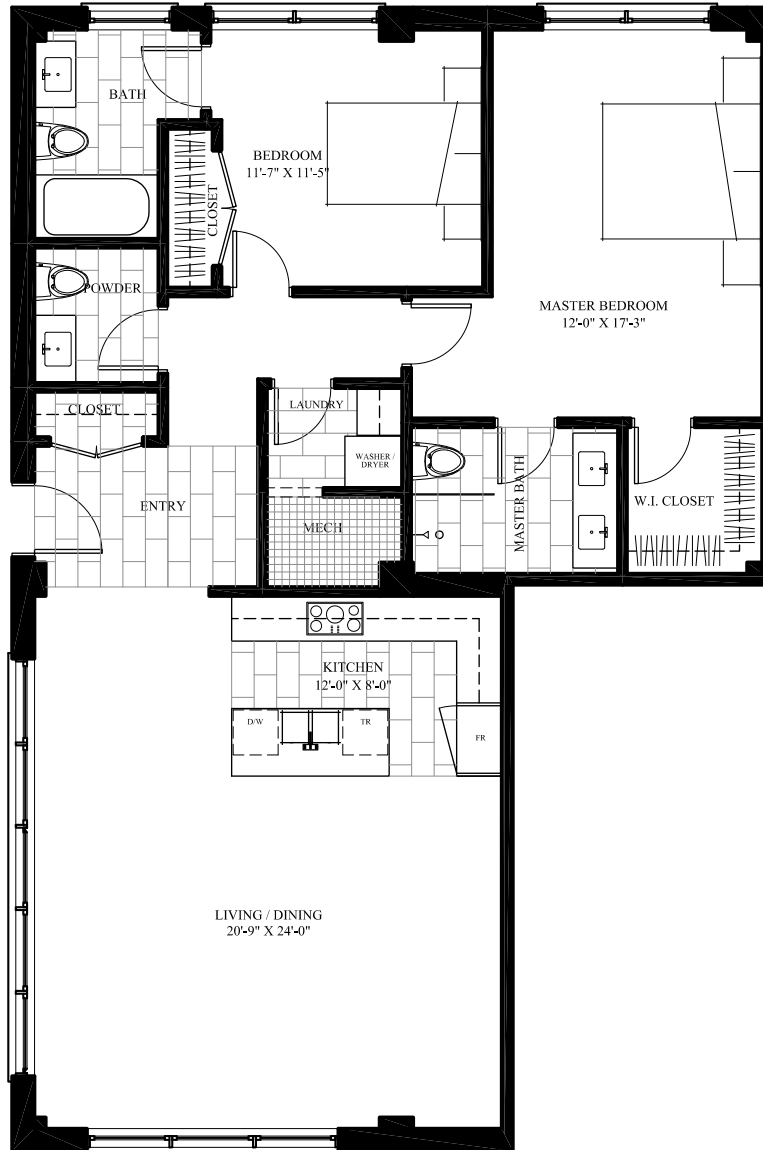

TEXTRON

GROUND 01 - TWO BEDROOMS - 1,429 sq. ft.

RIVERSTONE
GANANOQUE, ON.

**GROUND FLOOR KEY PLAN
AVAILABLE ON THE GROUND FLOOR**

Materials, specifications, floor plans and dimensions are subject to change without notice. Window sizes and type may vary. Actual usable floor space may vary from stated floor area. Landscaping, patio, terrace and balcony areas are subject to change. E.&O.E.