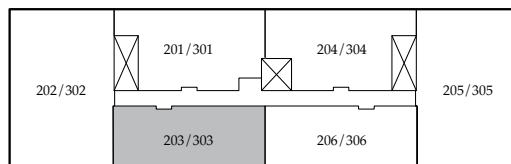

TEXTRON

203/303 - ONE BEDROOM + DEN - 956 sq. ft.

RIVERSTONE
GANANOQUE, ON.

TYPICAL KEY PLAN
AVAILABLE ON THE 2ND AND 3RD FLOOR

Materials, specifications, floor plans and dimensions are subject to change without notice. Window sizes and type may vary. Actual usable floor space may vary from stated floor area. Landscaping, patio, terrace and balcony areas are subject to change. E.&O.E.