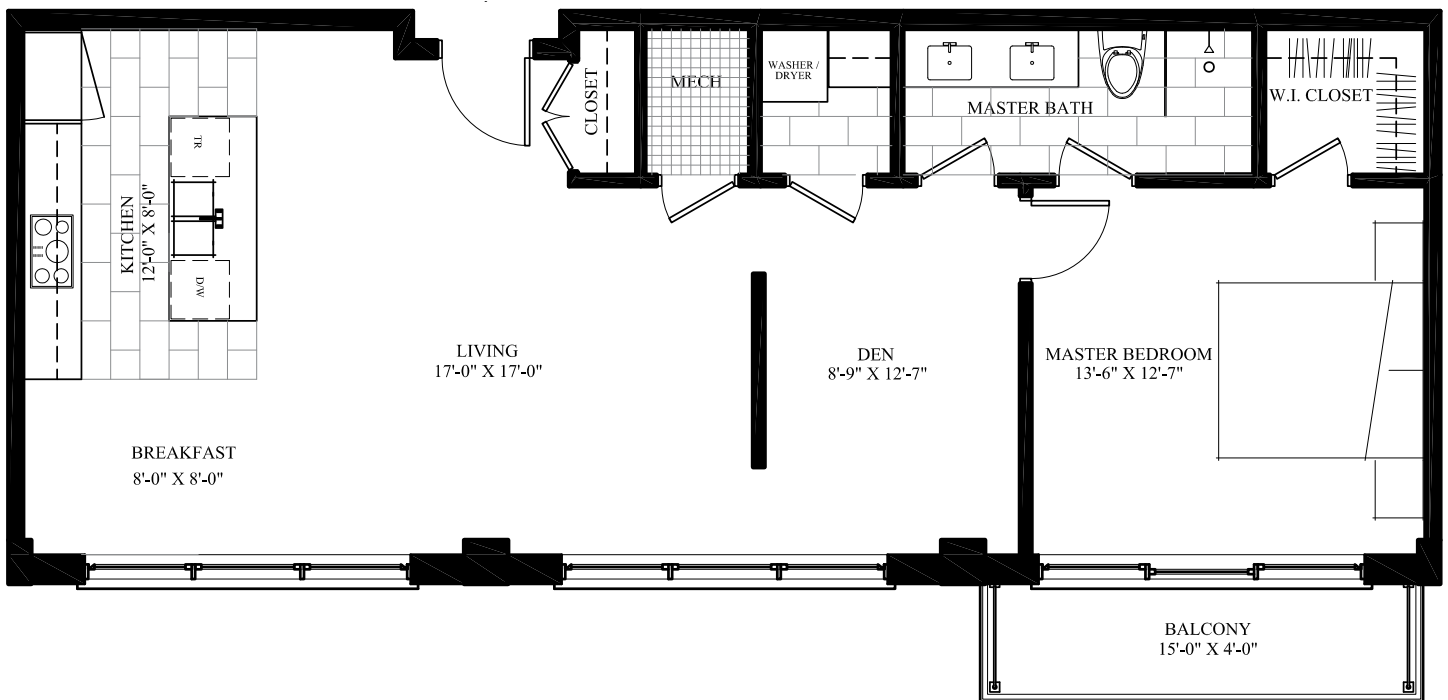

TEXTRON

203/303 - ONE BEDROOM + DEN - 956 sq. ft.

RIVERSTONE
GANANOQUE, ON.

TYPICAL KEY PLAN
AVAILABLE ON THE 2ND AND 3RD FLOOR

Materials, specifications, floor plans and dimensions are subject to change without notice. Window sizes and type may vary. Actual usable floor space may vary from stated floor area. Landscaping, patio, terrace and balcony areas are subject to change. E.&O.E.