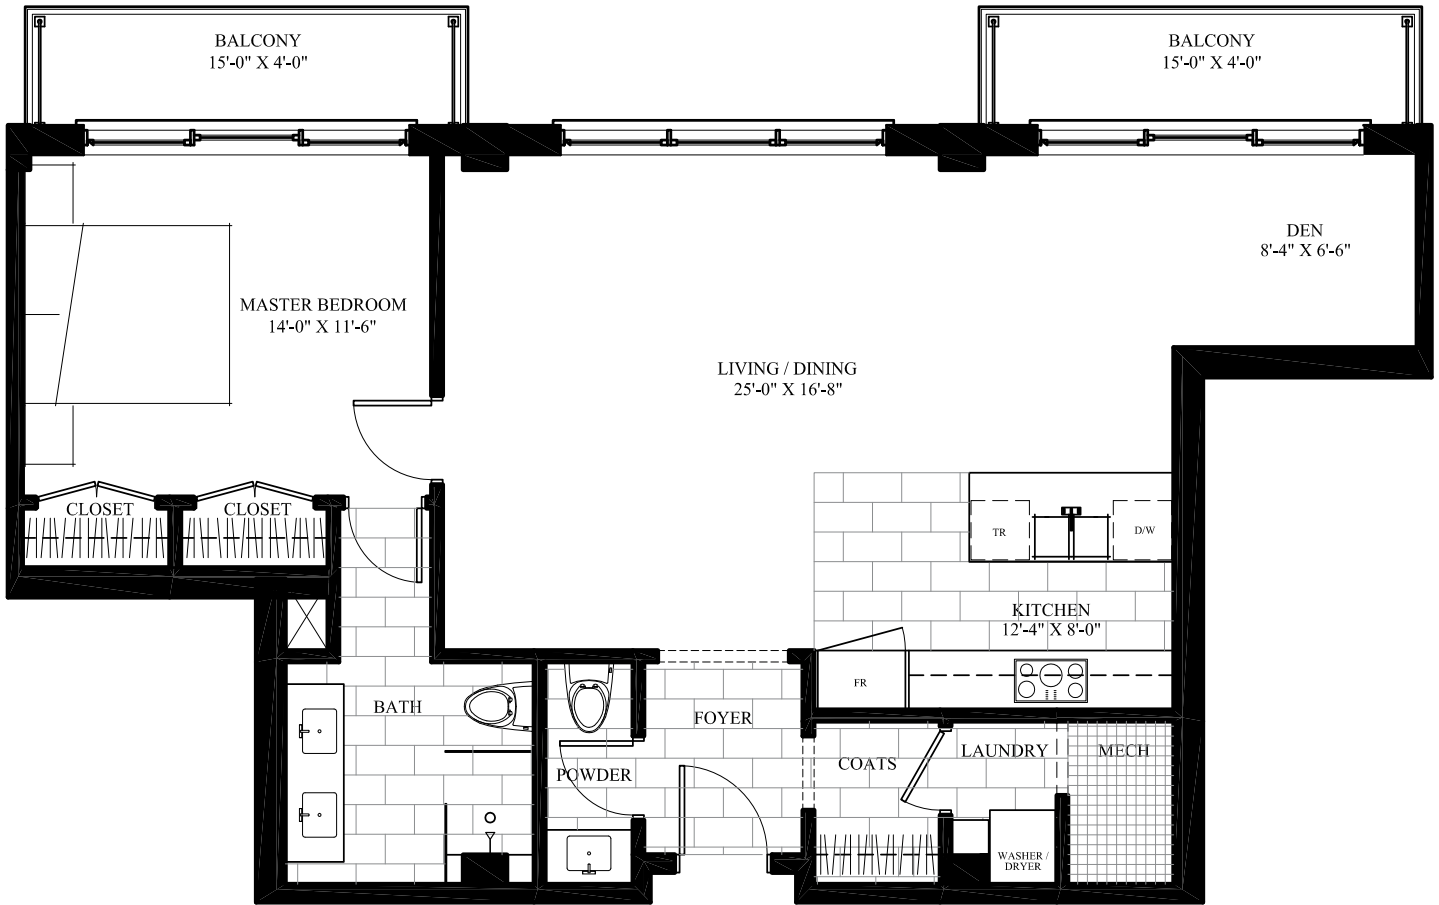

TEXTRON

204/304 - ONE BEDROOM + DEN - 1,046 sq. ft.

RIVERSTONE
GANANOQUE, ON.

TYPICAL KEY PLAN
AVAILABLE ON THE 2ND AND 3RD FLOOR

Materials, specifications, floor plans and dimensions are subject to change without notice. Window sizes and type may vary. Actual usable floor space may vary from stated floor area. Landscaping, patio, terrace and balcony areas are subject to change. E.&O.E.