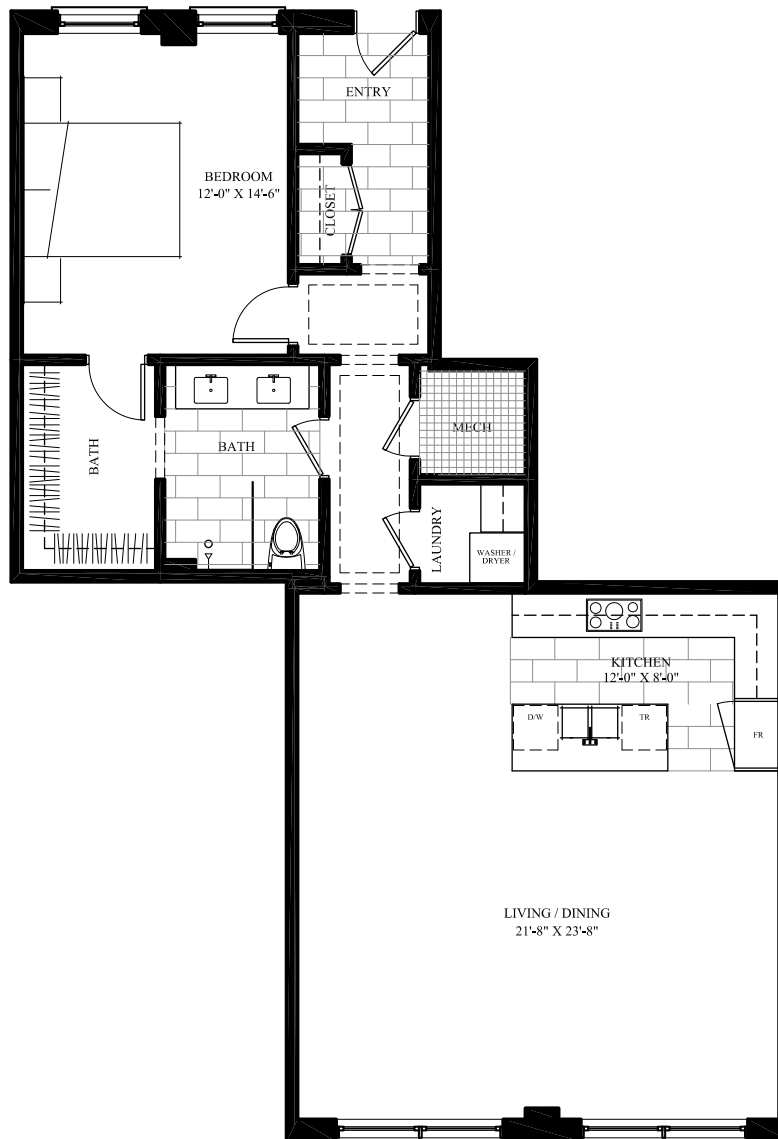

TEXTRON

GROUND 05 - ONE BEDROOM - 1,108 sq. ft.

RIVERSTONE
GANANOQUE, O.N.

**GROUND FLOOR KEY PLAN
AVAILABLE ON THE GROUND FLOOR**

Materials, specifications, floor plans and dimensions are subject to change without notice. Window sizes and type may vary. Actual usable floor space may vary from stated floor area. Landscaping, patio, terrace and balcony areas are subject to change. E.&O.E.