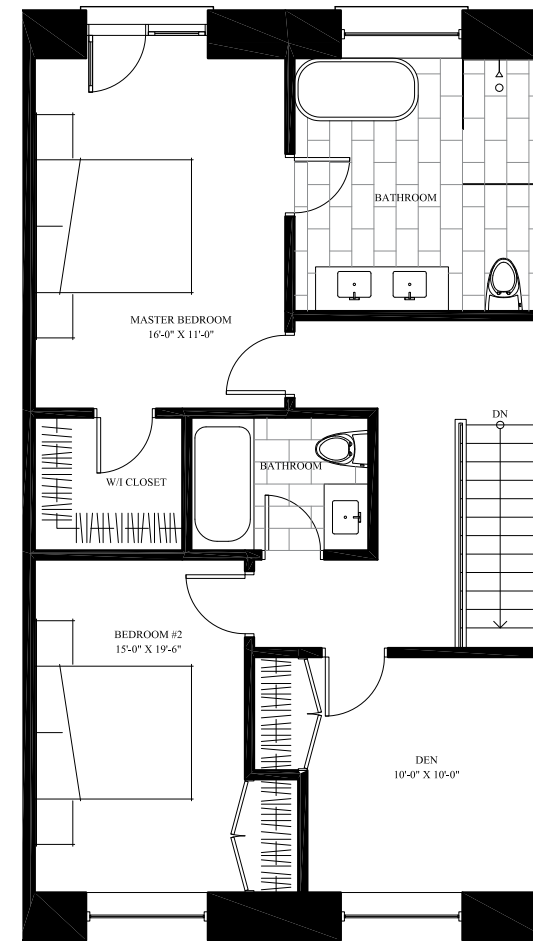

LEEDS FOUNDRY

L 102/103 - THREE BEDROOMS + DEN - 3,024 sq. ft.

LOWER LEVEL

MAIN LEVEL

UPPER LEVEL

TOWNHOME KEY PLAN