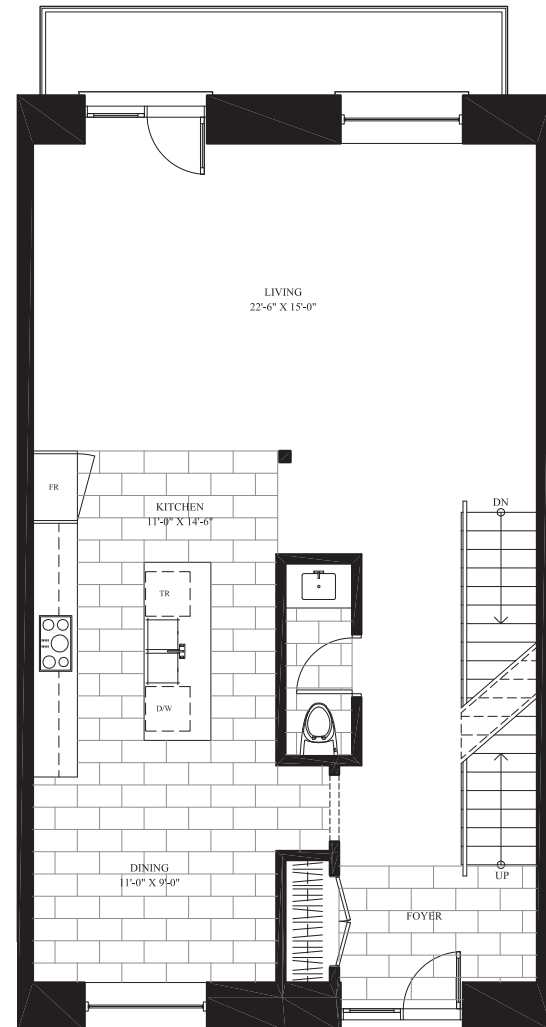

LEEDS FOUNDRY

L 102/103 - THREE BEDROOMS + DEN - 3,024 sq. ft.

LOWER LEVEL

MAIN LEVEL

UPPER LEVEL

TOWNHOME KEY PLAN