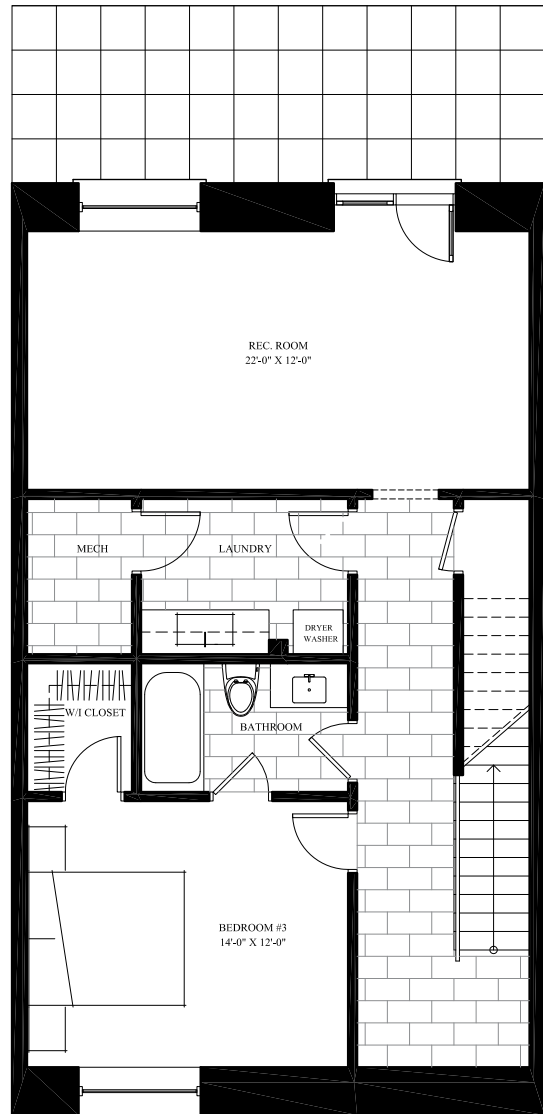

LEEDS FOUNDRY

L 102/103 - THREE BEDROOMS + DEN - 3,024 sq. ft.

LOWER LEVEL

MAIN LEVEL

UPPER LEVEL

TOWNHOME KEY PLAN