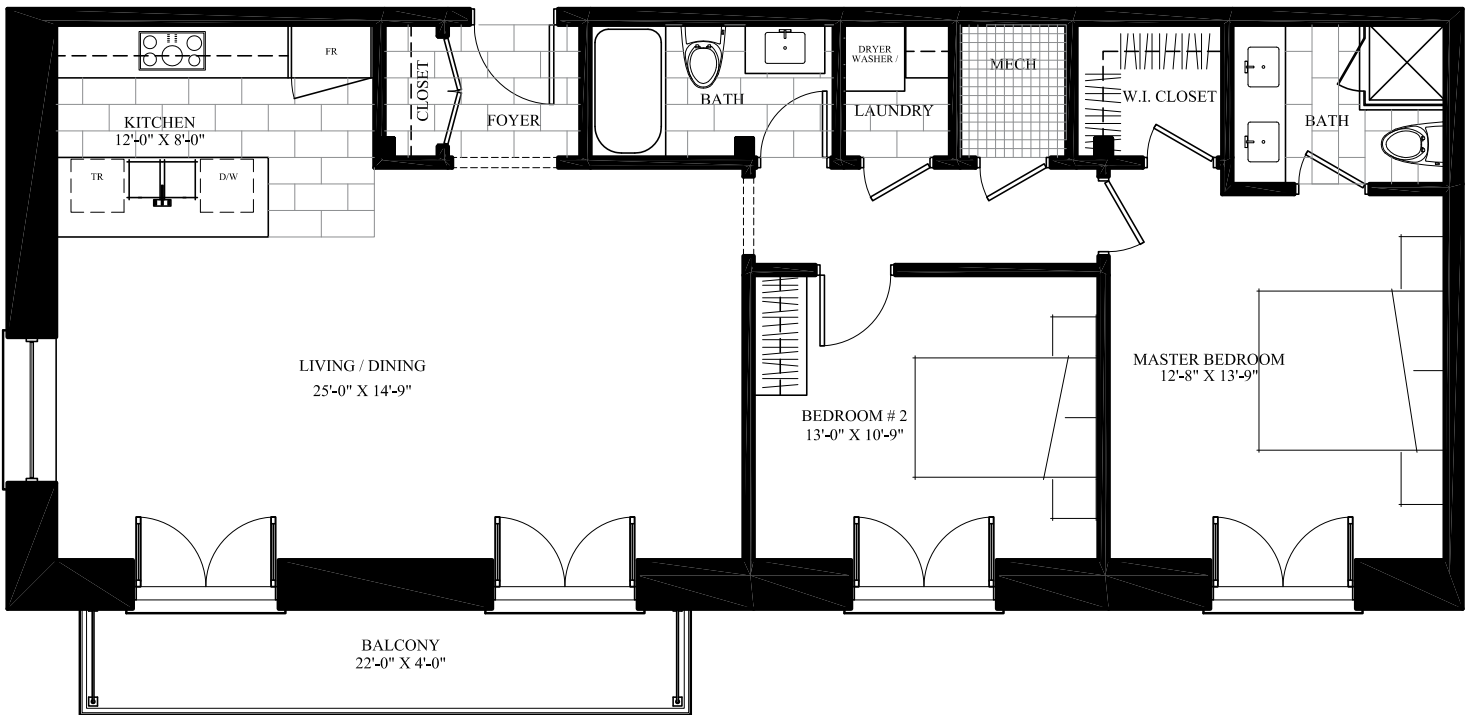

CLIFFE CRAFT

202/302 - TWO BEDROOMS - 1,242 sq. ft.

RIVERSTONE
GANANOQUE, ON.

TYPICAL KEY PLAN
AVAILABLE ON THE 2ND AND 3RD FLOOR

Materials, specifications, floor plans and dimensions are subject to change without notice. Window sizes and type may vary. Actual usable floor space may vary from stated floor area. Landscaping, patio, terrace and balcony areas are subject to change. E.&O.E.